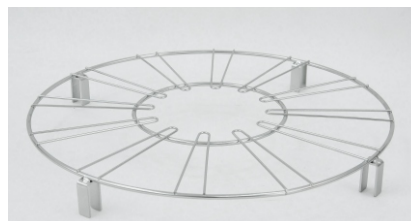

ROUND BASKET KO 850x600

Basket with base

Basket with cover (option)

Basket with the oblique cover (option)

A big basket on a wire base is intended to rubbish. As the option, it's possible to put wire cover for baskets which protects falling of the rubbish.

Standard cover: galvanized zinc + lacquer.

Technical data: basket, base and cover made of wire.

The basket is fixed to the wire base with the usage of metal clamps.

basket's cover

basket's oblique cover

PRODUCT NAME	FINISH	INDEX
Round basket KO 850x600	galvanized zinc + lacquer	919-351-447
Round basket's cover KO-850x600 (option)	galvanized zinc + lacquer	919-351-302
Round basket's oblique cover KO-580x720 (option)	galvanized zinc + lacquer	919-351-451