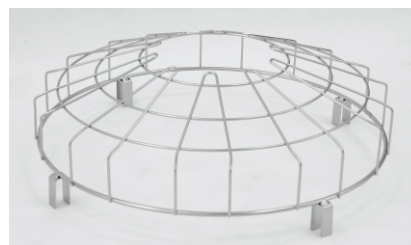

ROUND BASKET KO 850x600

Basket with base

Basket with cover (option)

Basket with the oblique cover (option)

A big basket on a wire base is intended to rubbish. As the option, it's possible to put wire cover for baskets which protects falling of the rubbish.

Standard cover: galvanized zinc + lacquer.

Technical data: basket, base and cover made of wire.

The basket is fixed to the wire base with the usage of metal clamps.

basket's cover

basket's oblique cover

PRODUCT NAME	FINISH	INDEX
Round basket KO 850x600	galvanized zinc + lacquer	919-351-447
Round basket's cover KO-850x600 (option)	galvanized zinc + lacquer	919-351-302
Round basket's oblique cover KO-580x720 (option)	galvanized zinc + lacquer	919-351-451