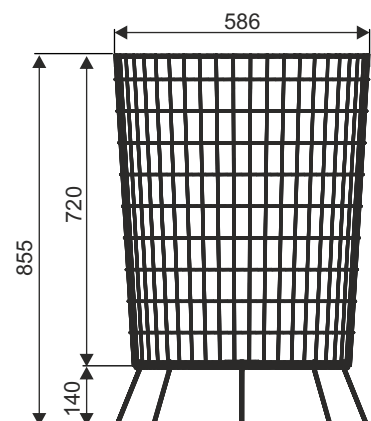

ROUND BASKET KO 850x600

Basket with base

Basket with cover (option)

Basket with the oblique cover (option)

A big basket on a wire base is intended to rubbish. As the option, it's possible to put wire cover for baskets which protects falling of the rubbish.

Standard cover: galvanized zinc + lacquer.

Technical data: basket, base and cover made of wire.

The basket is fixed to the wire base with the usage of metal clamps.

basket's cover

basket's oblique cover

PRODUCT NAME	FINISH	INDEX
Round basket KO 850x600	galvanized zinc + lacquer	919-351-447
Round basket's cover KO-850x600 (option)	galvanized zinc + lacquer	919-351-302
Round basket's oblique cover KO-580x720 (option)	galvanized zinc + lacquer	919-351-451