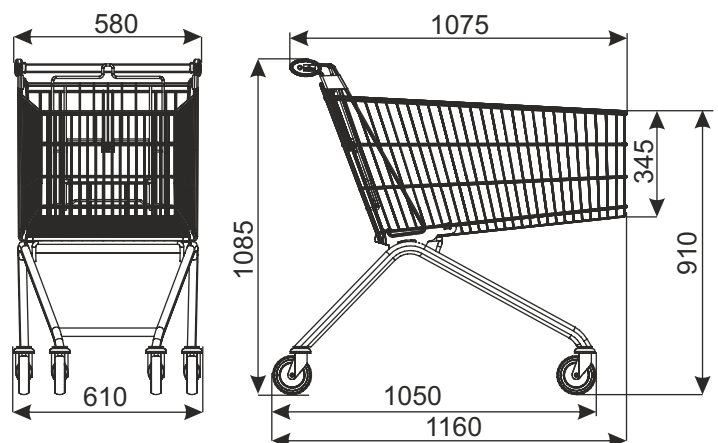

SHOPPING TROLLEY AVANT 185

TYPE	Avant 185
BASKET CAPACITY	178 l
LOADING	178 kg
WHEEL DIAMETER	125 mm
FINISH	zinc plated + thermal setting lacquer
NESTING DISTANCE	210 mm

In the standard version shopping trolley has standard wheels. Optional accessories (inter alia wheels for travelator or with brake, coin lock, the logo and other accessories) require separate arrangements.
Note: If you use wheels for travelator, maximum loading of the trolley is 130 kg.

PRODUCT NAME	FINISH	INDEX
Shopping trolley Avant 185 with toddler seat	zinc plated + lacquer	919-351-095

W1 SHOPPING TROLLEYS