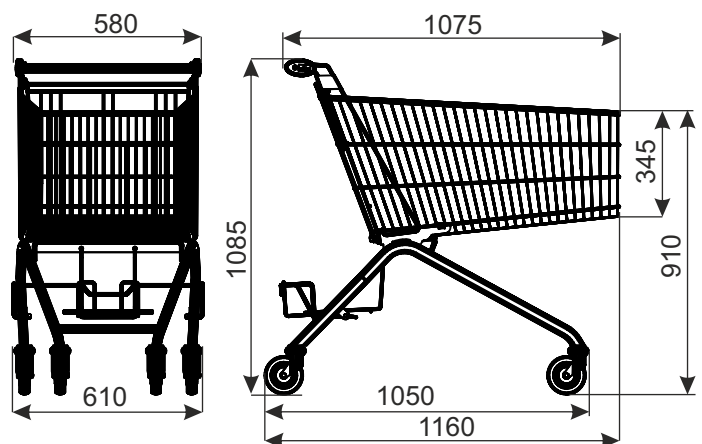

SHOPPING TROLLEY AVANT 185P

NEW!

TYPE	Avant 185P
BASKET CAPACITY	178 l
LOADING OF THE SHELF FOR MULTI-PACK	20 kg
LOADING	198 kg
WHEEL DIAMETER	125 mm
FINISH	zinc plated + thermal setting lacquer
NESTING DISTANCE	210 mm

In the standard version shopping trolley has standard wheels. Optional accessories (inter alia wheels for travelator or with brake, coin lock, the logo and other accessories) require separate arrangements.
Note: If you use wheels for travelator, maximum loading of the trolley is 130 kg.

PRODUCT NAME	FINISH	INDEX
Shopping trolley Avant 185P with toddler seat	zinc plated + lacquer	—

W1 SHOPPING TROLLEYS