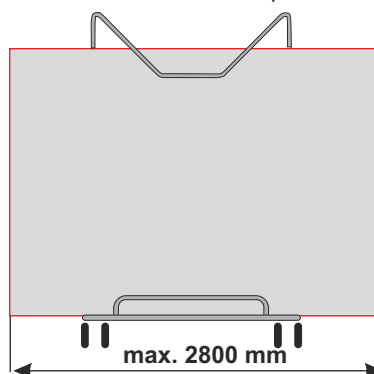

PANEL TRANSPORTER CARRY WP4BW

NEW!

* 2438 mm - the first level of regulation (the handle of trolley is mounted on bottom hole)
 2192 mm - the second level of regulation (the handle of trolley is mounted on middle hole)
 1945 mm - the third level of regulation (the handle of trolley is mounted on upper hole)

TYPE	Carry WP4BW
LOADING	200 kg
WHEEL DIAMETER	160 mm
NESTING DISTANCE	280 mm

The trolley is intended to carry cardboard and gypseous plates as well furniture plates, plywoods and door till the height 2100 mm. Optionally the trolley can be equipped with shelf and wire basket for small items.

trolley with a plate

trolley with additional equipment (wire shelf and basket)

Maximum and minimum height of plate for a particular level of regulation:

The way of the plate putting:

The maximum width of plate: