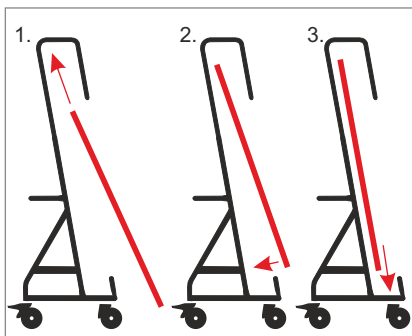

TYPE	Carry WP4BW
LOADING	200 kg
WHEEL DIAMETER	160 mm
NESTING DISTANCE	280 mm

The trolley is intended to carry cardboard and gypseous plates as well furniture plates, plywoods and door till the height 2100 mm. Optionally the trolley can be equipped with shelf and wire basket for small items.

trolley with a plate

trolley with additional equipment (wire shelf and basket)

Maximum and minimum height of plate for a particular level of regulation:

The way of the plate putting:

The maximum width of plate:

PRODUCT NAME	FINISH	INDEX
Panel transporter Carry WP4BW	zinc plated+lacquer	919-344-077

W3 TRANSPORT TROLLEYS