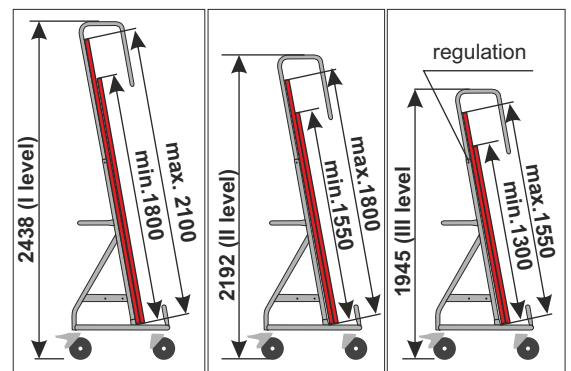

PANEL TRANSPORTER CARRY WP4BW

NEW!

* 2438 mm - the first level of regulation (the handle of trolley is mounted on bottom hole)
 2192 mm - the second level of regulation (the handle of trolley is mounted on middle hole)
 1945 mm - the third level of regulation (the handle of trolley is mounted on upper hole)

TYPE	Carry WP4BW
LOADING	200 kg
WHEEL DIAMETER	160 mm
NESTING DISTANCE	280 mm

The trolley is intended to carry cardboard and gypseous plates as well furniture plates, plywoods and door till the height 2100 mm. Optionally the trolley can be equipped with shelf and wire basket for small items.

trolley with a plate

trolley with additional equipment (wire shelf and basket)

Maximum and minimum height of plate for a particular level of regulation:

The way of the plate putting:

The maximum width of plate: