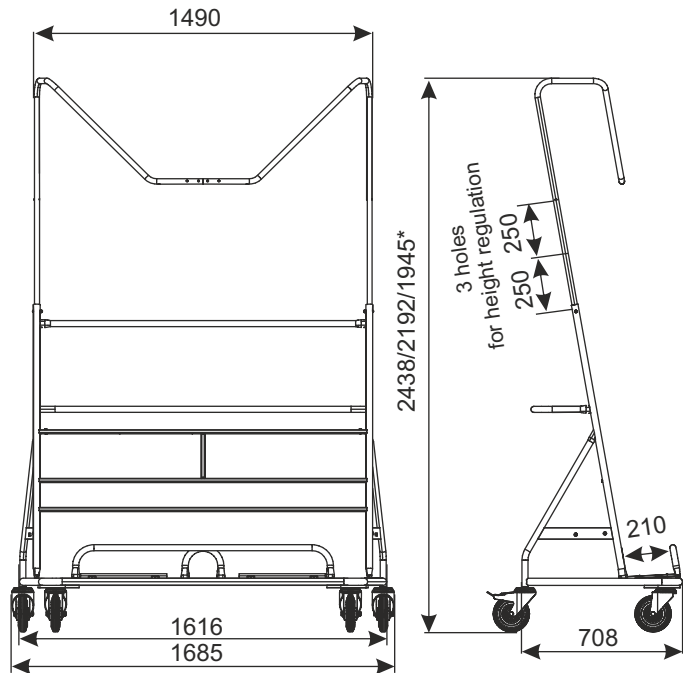

PANEL TRANSPORTER CARRY WP4BW

NEW!

* 2438 mm - the first level of regulation (the handle of trolley is mounted on bottom hole)
 2192 mm - the second level of regulation (the handle of trolley is mounted on middle hole)
 1945 mm - the third level of regulation (the handle of trolley is mounted on upper hole)

TYPE	Carry WP4BW
LOADING	200 kg
WHEEL DIAMETER	160 mm
NESTING DISTANCE	280 mm

The trolley is intended to carry cardboard and gypseous plates as well furniture plates, plywoods and door till the height 2100 mm. Optionally the trolley can be equipped with shelf and wire basket for small items.

trolley with a plate

trolley with additional equipment (wire shelf and basket)

Maximum and minimum height of plate for a particular level of regulation:

The way of the plate putting:

The maximum width of plate:

PRODUCT NAME	FINISH	INDEX
Panel transporter Carry WP4BW	zinc plated+lacquer	919-344-077

W3 TRANSPORT TROLLEYS