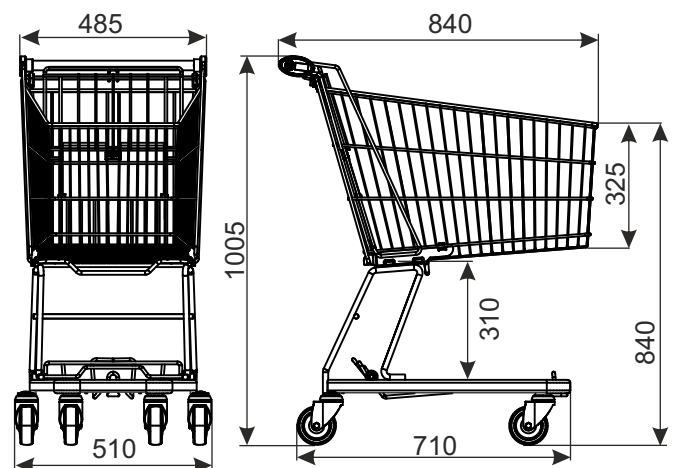

## SHOPPING TROLLEY CLASSIC 100D

TYPE	Classic 100D
BASKET CAPACITY	100 l
LOADING OF BASKET	100 kg
TOTAL LOADING	130 kg
WHEEL DIAMETER	100 mm
FINISH	zinc plated + thermal setting lacquer
NESTING DISTANCE	165 mm

In the standard version shopping trolley has standard wheels. Optional accessories (inter alia coin lock, the logo and other accessories) require separate arrangements.

PRODUCT NAME	FINISH	INDEX
Shopping trolley Classic 100D with toddler seat	zinc plated + lacquer	919-351-352