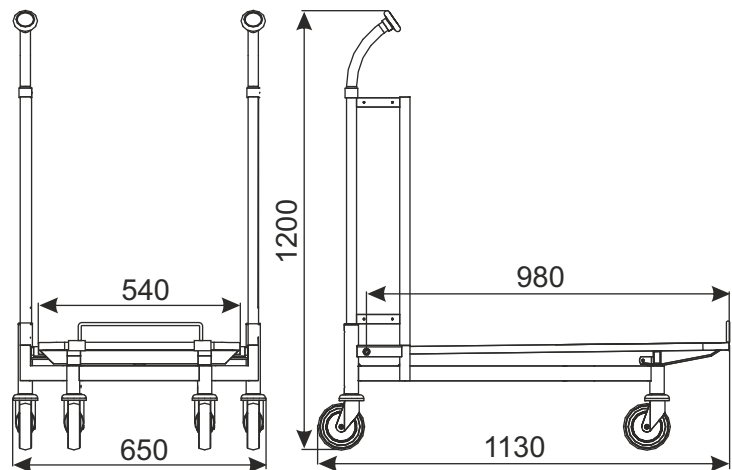

TRANSPORT TROLLEY CARRY 100 FOR TRAVELATOR

TYPE	Carry 100 for travelator
LOADING	130 kg
WHEEL DIAMETER	125 mm
NESTING DISTANCE	275 mm

The trolley has full platform (platform of plywood,anti-slip, waterproof, double-sided foiled), wheels for travelator and front stop barrier.

Standard finish:

zinc plated, sides are additionally powder coated, what enriches the aesthetics of the trolley and composes with color scheme of the shop.

PRODUCT NAME	FINISH	INDEX
Transport trolley Carry 100 for travelator	zinc plated/powder coated	919-343-024