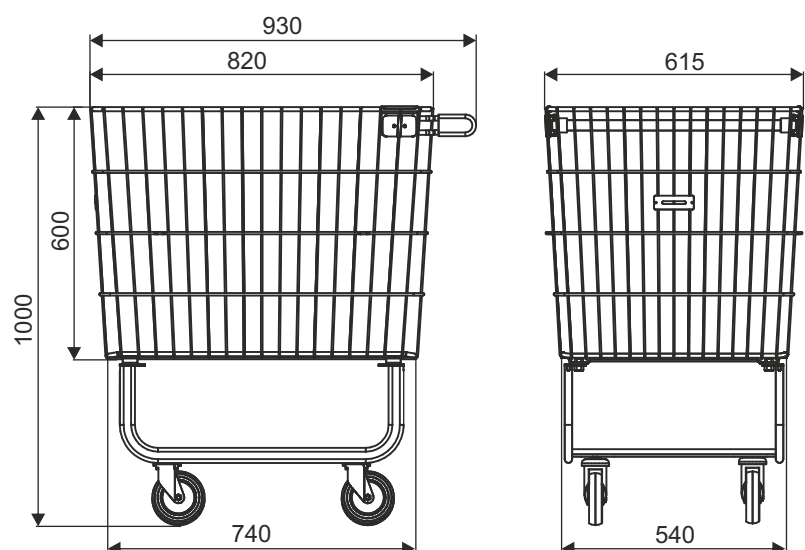

**WAREHOUSE TROLLEY WITH BASKET
800x600 H600 WITH FRAME ON WHEELS**

NEW!

The basket of the trolley has been designed for easy loading/unloading. It's raised bottom allows the user to bend less and provide better access to the basket.

Trolley holds up to 200kg. Plastic cover of handle and swivel wheels \varnothing 125 mm ensure easy handling and optimal manoeuvrability . Optional clipboard A4.

Loading: 200 kg

Wheel diameter: 125 mm

Coating: zinc galvanized + lacquer.

PRODUCT NAME	FINISH	INDEX
Warehouse trolley with basket 800x600 H600 with frame on wheels	zinc galvanized + lacquer	919-351-383

K ROLLCONTAINERS