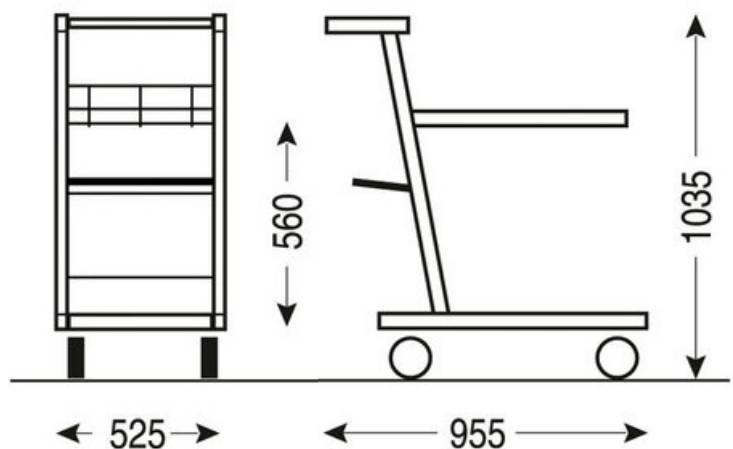

Standard finish:

construction - zinc plated + powder coating
basket - zinc plated + lacquer

PRODUCT NAME	FINISH	INDEX
Service trolley with baskets	zinc plated + powder coating/ zinc plated + lacquer	919-351-392

W2 SPECIAL TROLLEYS, ACCESSORIES