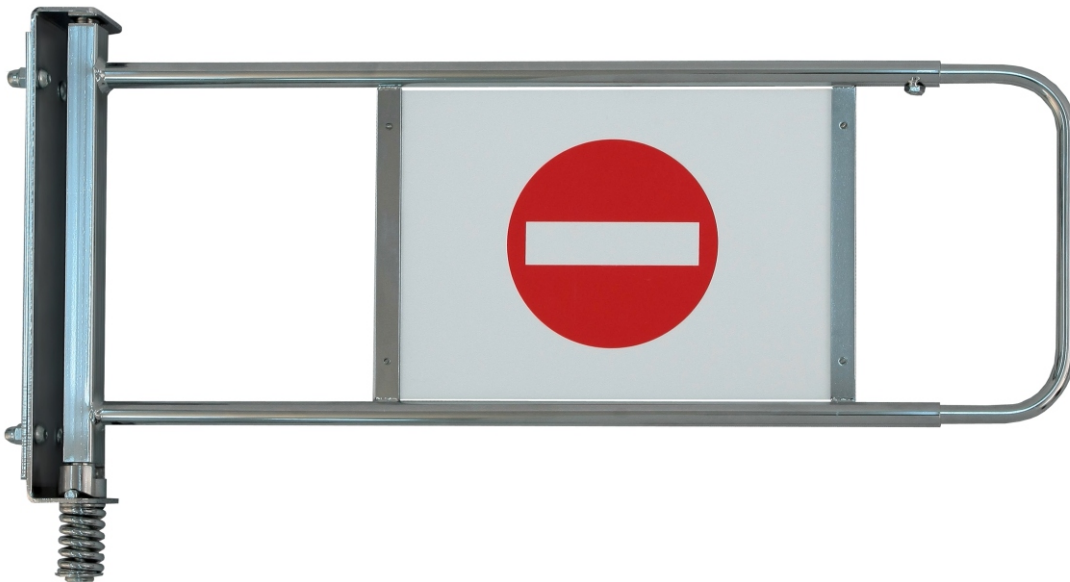

CHECKOUT BARRIER WITHOUT LOCK

The gate is used in checkouts area.

Bidirectional gate - opens in right side and left side. To open or close the gate lift the swivel arm and turn in requested direction.

Installed "anty-panic" system prevents from opening a gate in opposite direction. This system allows you to open an emergency gate at the appropriate pressure despite the blockade. There is possibility of adjusting arm length to 600 mm to 800 mm.

Gateway fixed to the checkout box.

PRODUCT NAME	FINISH	INDEX
Checkout barrier without lock	chrome	919-320-557

S CUSTOMER GUIDANCE SYSTEMS