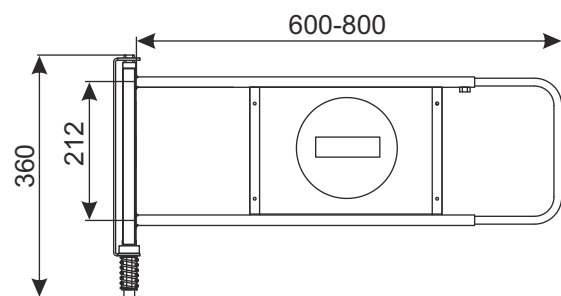

CHECKOUT BARRIER WITHOUT LOCK

The gate is used in checkouts area.

Bidirectional gate - opens in right side and left side. To open or close the gate lift the swivel arm and turn in requested direction.

Installed "anty-panic" system prevents from opening a gate in opposite direction. This system allows you to open an emergency gate at the appropriate pressure despite the blockade. There is possibility of adjusting arm length to 600 mm to 800 mm.

Gateway fixed to the checkout box.

PRODUCT NAME	FINISH	INDEX
Checkout barrier without lock	chrome	919-320-557

S CUSTOMER GUIDANCE SYSTEMS