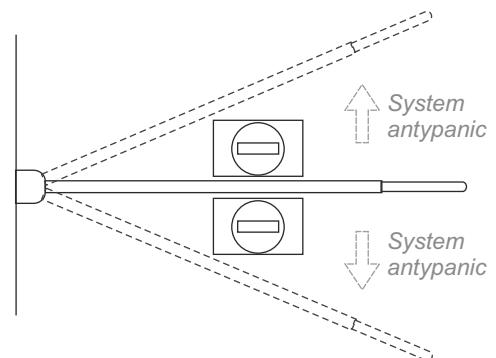

CHECKOUT BARRIER WITHOUT LOCK

The gate is used in checkouts area.

Bidirectional gate - opens in right side and left side. To open or close the gate lift the swivel arm and turn in requested direction.

Installed "anty-panic" system prevents from opening a gate in opposite direction. This system allows you to open an emergency gate at the appropriate pressure despite the blockade. There is possibility of adjusting arm length to 600 mm to 800 mm.

Gateway fixed to the checkout box.

PRODUCT NAME	FINISH	INDEX
Checkout barrier without lock	chrome	919-320-557

S CUSTOMER GUIDANCE SYSTEMS