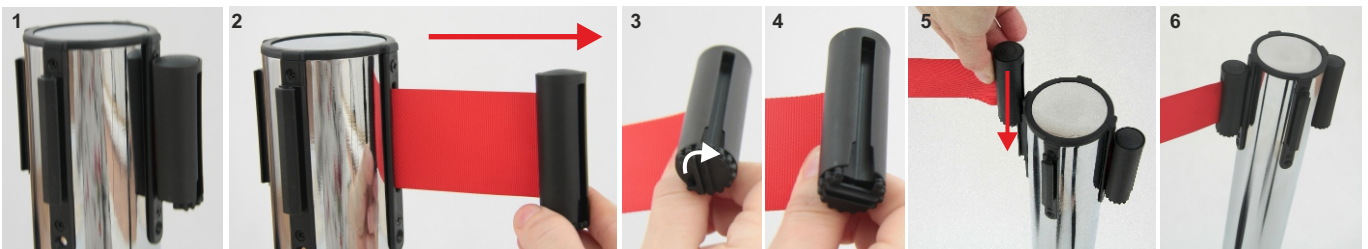

STAND WITH PULL-OUT STRAP L - 2000 mm

NEW!

Stand with pull-out strap made of sturdy material and a plastic clasp attached to the second stand allows for fast way to close or open passages or creating a fence with any number of racks.

Large, stable bases do not require attachment to the ground, which makes it possible convenient and quick change of location.

PRODUCT NAME	FINISH	INDEX
Stand with pull-out strap L - 2000 mm	chrome	_____
Stand with pull-out strap L - 2000 mm	powder coated	_____