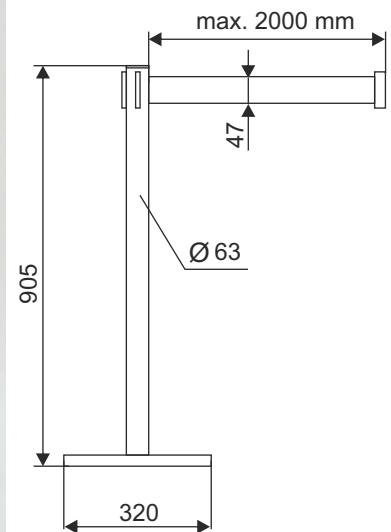

STAND WITH PULL-OUT STRAP L - 2000 mm

NEW!

Stand with pull-out strap made of sturdy material and a plastic clasp attached to the second stand allows for fast way to close or open passages or creating a fence with any number of racks.

Large, stable bases do not require attachment to the ground, which makes it possible convenient and quick change of location.

PRODUCT NAME	FINISH	INDEX
Stand with pull-out strap L - 2000 mm	chrome	_____
Stand with pull-out strap L - 2000 mm	powder coated	_____