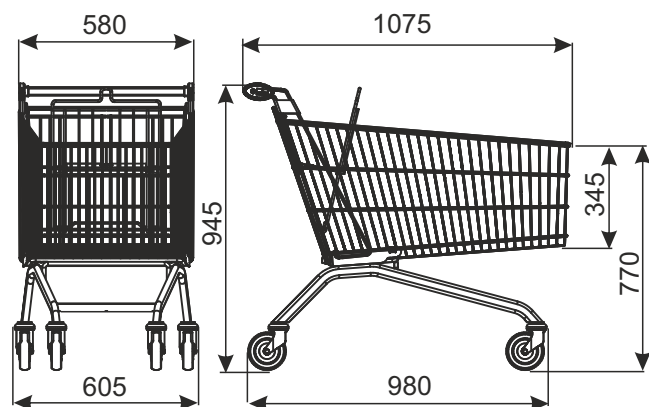

SHOPPING TROLLEY AVANT 185N

TYPE	Avant 185N
BASKET CAPACITY	178 l
LOADING	178 kg
WHEEL DIAMETER	125 mm
FINISH	zinc plated + thermal setting lacquer
NESTING DISTANCE	245 mm

In the standard version shopping trolley has standard wheels. Optional accessories (inter alia wheels for travelator or with brake, coin lock, the logo and other accessories) require separate arrangements.
Note: If you use wheels for travelator, maximum loading of the trolley is 130 kg.

PRODUCT NAME	FINISH	INDEX
Shopping trolley Avant 185N with toddler seat	zinc plated + lacquer	919-351-088

W1 SHOPPING TROLLEYS