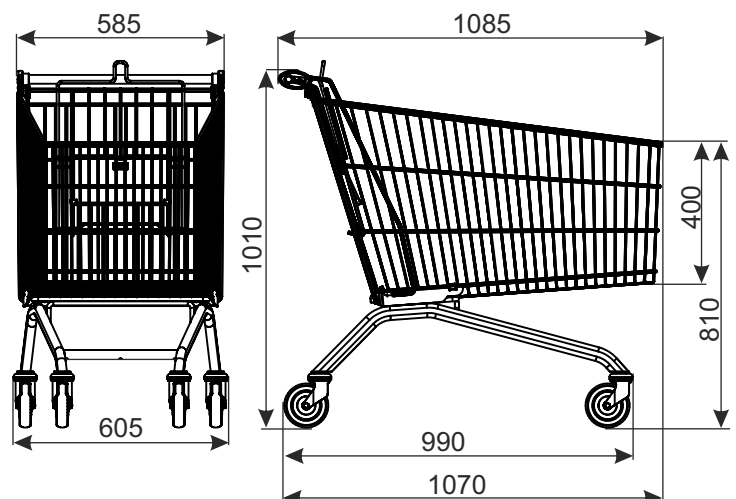

SHOPPING TROLLEY AVANT 212W

TYPE	Avant 212W
BASKET CAPACITY	206 l
LOADING	206 kg
WHEEL DIAMETER	125 mm
FINISH	zinc plated + thermal setting lacquer
NESTING DISTANCE	240 mm

In the standard version shopping trolley has standard wheels. Optional accessories (inter alia wheels for travelator or with brake, coin lock, the logo and other accessories) require separate arrangements. Note: If you use wheels for travelator, maximum loading of the trolley is 130 kg.

PRODUCT NAME	FINISH	INDEX
Shopping trolley Avant 212W with toddler seat	zinc plated + lacquer	919-351-408

W1 SHOPPING TROLLEYS