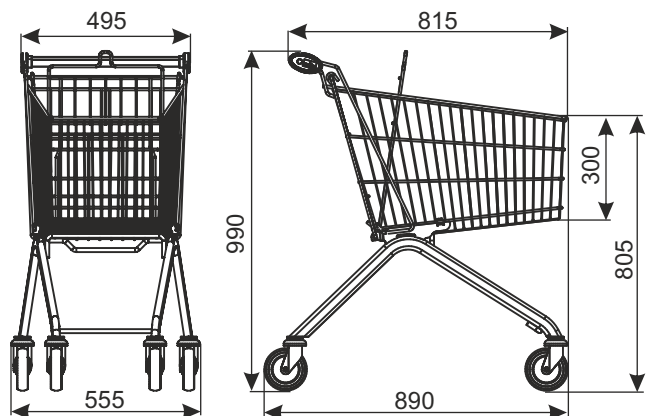

SHOPPING TROLLEY AVANT 90W

NEW!

TYPE	Avant 90W
BASKET CAPACITY	85 l
LOADING	85 kg
WHEEL DIAMETER	125 mm
FINISH	zinc plated + thermal setting lacquer
NESTING DISTANCE	180 mm

In the standard version shopping trolley has standard wheels. Optional accessories (inter alia wheels for passenger conveyors or with brake, coin lock, the logo and other accessories) require separate arrangements.

PRODUCT NAME	FINISH	INDEX
Shopping trolley Avant 90W with toddler seat	zinc plated + lacquer	919-351-420

W1 SHOPPING TROLLEYS