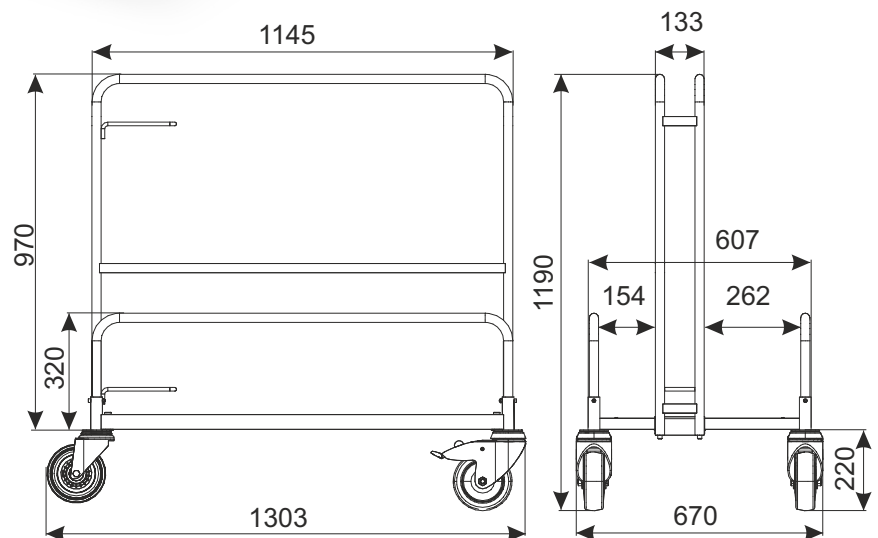

## PANEL TRANSPORTER CARRY WP1A

|                |            |
|----------------|------------|
| TYPE           | Carry WP1A |
| LOADING        | 300 kg     |
| WHEEL DIAMETER | 160 mm     |

Trolley for transport of drywall, furniture boards, plywoods, doors, etc. with a height not exceeding 1500 mm.

|                              |                             |             |
|------------------------------|-----------------------------|-------------|
| PRODUCT NAME                 | FINISH                      | INDEX       |
| Panel transporter Carry WP1A | zinc plated + powder coated | 919-344-017 |