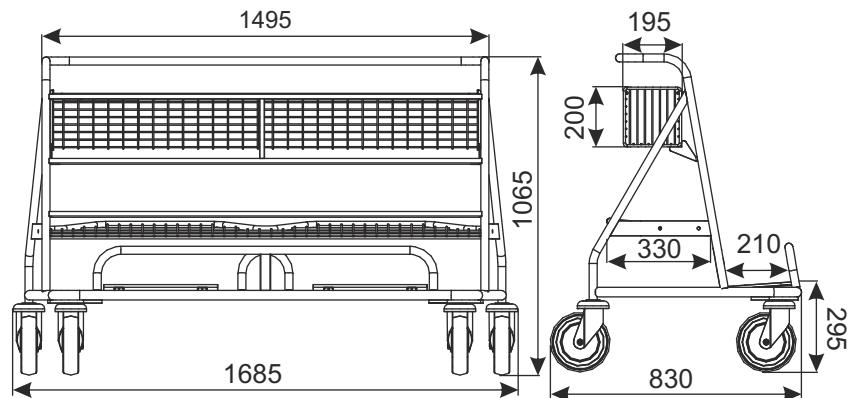

## PANEL TRANSPORTER CARRY WP4

TYPE	Carry WP4
TOTAL LOADING	300 kg
LOADING OF SHELF	50 kg
LOADING OF BASKET	50 kg
WHEEL DIAMETER	200 mm
NESTING DISTANCE	280 mm

Trolley for transport of drywall, furniture boards, plywoods, doors, etc. with a height not exceeding 1250 mm.

### ADDITIONAL EQUIPMENT:

- basket,
- shelf,
- board with logo.

Additionally the trolley is equipped with a wire basket to transport small parts.

PRODUCT NAME	FINISH	INDEX
Panel transporter Carry WP4	zinc plated+lacquer/powder coated	919-343-904
ADDITIONAL EQUIPMENT	FINISH	INDEX
Basket to the panel transporter Carry WP4	zinc plated+lacquer	919-350-892
Shelf to the panel transporter Carry WP4	zinc plated+lacquer	919-350-891
Board with logo	zinc plated+lacquer/powder coated	—