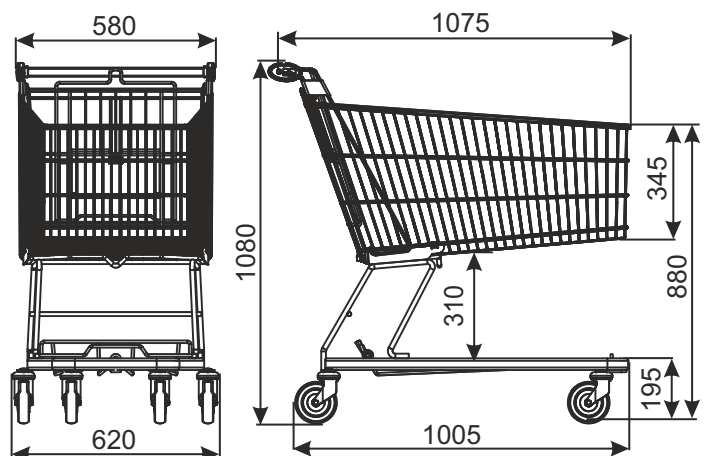

SHOPPING TROLLEY CLASSIC 185

TYPE	Classic 185
BASKET CAPACITY	178 l
LOADING OF BASKET	178 kg
TOTAL LOADING	228 kg
WHEEL DIAMETER	125 mm
FINISH	zinc plated + thermal setting lacquer
NESTING DISTANCE	245 mm

In the standard version shopping trolley has standard wheels. Optional accessories (inter alia wheels for travelator or with brake, coin lock, the logo and other accessories) require separate arrangements. Note: If you use wheels for travelator, maximum loading of the trolley is 130 kg.

PRODUCT NAME	FINISH	INDEX
Shopping trolley Classic 185 with toddler seat	zinc plated + lacquer	919-351-134

W1 SHOPPING TROLLEYS