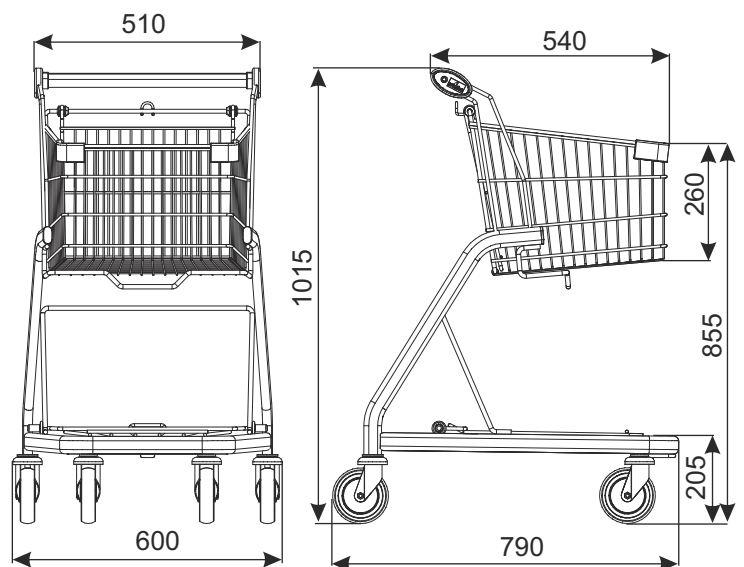

SHOPPING TROLLEY CLASSIC 60

TYPE	Classic 60
BASKET CAPACITY	60 l
LOADING OF BASKET	60 kg
TOTAL LOADING	85 kg
WHEEL DIAMETER	125 mm
FINISH	zinc plated + thermal setting lacquer/ optionally galvanic zinc + powder coating RAL 7016
NESTING DISTANCE	180 mm

In the standard version shopping trolley has standard wheels. Optional accessories (inter alia wheels for travelator or with brake, coin lock, the logo and other accessories) require separate arrangements.

PRODUCT NAME	FINISH	INDEX
Shopping trolley Classic 60	zinc plated + lacquer	—
Shopping trolley Classic 60 powder coated RAL7016 (option)	zinc plated + powder coating	919-351-279

W1 SHOPPING TROLLEYS