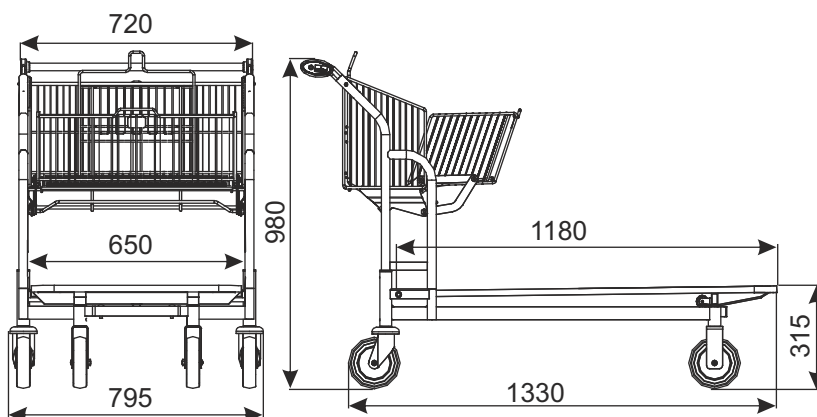

## TRANSPORT TROLLEY VARIO 120S (with folded basket)

TYPE	Vario 120S
BASKET CAPACITY	40 l (folded basket) 70 l (unfolded basket)
LOADING OF BASKET	40 kg
TOTAL LOADING	400 kg
WHEEL DIAMETER	160 mm
NESTING DISTANCE	320 mm

### Trolley is available in the option:

- with the wire platform,
- with full platform ( platform of plywood, anti-slip, waterproof, double-sided foiled).

PRODUCT NAME	FINISH	INDEX
Transport trolley Vario 120S	zinc plated/powder coated	919-350-778