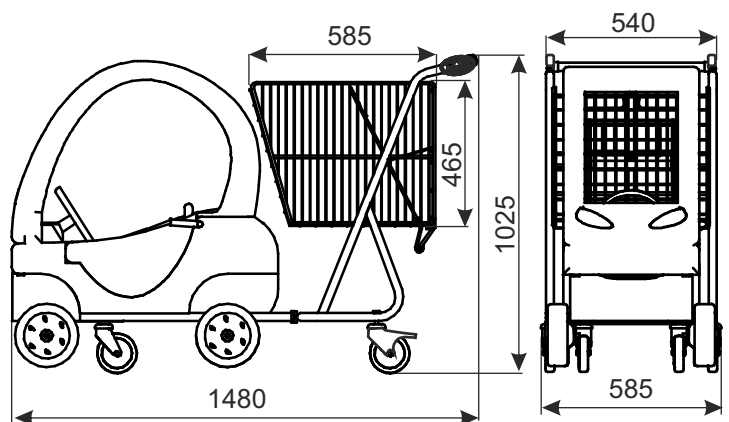

## CAR FOR KIDS KID-CAR 110S

Children's toy car Kid-Car 110S is the ideal solution when shopping with a child. Trolley designed for children between 2 and 5 years

TYPE	KID-CAR 110S
BASKET CAPACITY	110 l
LOADING	Kosz - 75 kg, Wózek plastikowy - 30 kg
WHEEL DIAMETER	125 mm

Wheels with brake and seat belt is optional equipment.

PRODUCT NAME	FINISH	INDEX
Car for kids KID-CAR 110S	basket - powder coating, trolley - plastic	919-344-040