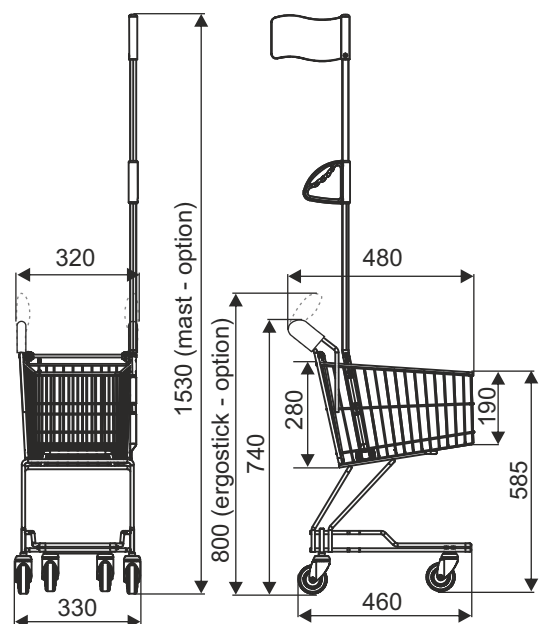

SHOPPING TROLLEY MINI 22L

NEW!

Additional equipment (inter alia mast, handle Ergostick, coin lock, the logo) require separate arrangements.

TYPE	MINI 22L
BASKET CAPACITY	22 l
LOADING	22 kg
WHEEL DIAMETER	75 mm
NESTING DISTANCE	160 mm

Standard finish:
zinc plated+ lacquer,

PRODUCT NAME	FINISH	INDEX
Shopping trolley MINI 22L	zinc plated + lacquer	919-351-320

W2 SPECIAL TROLLEYS, ACCESSORIES

DAMIX Sp z o.o. ul. Bohaterów Czerwca 1956r. nr 3; PL - 87-500 Rypin
tel. +48 54 280 45 54; fax +48 54 280 45 40; e-mail: damix@damix.pl; handel@damix.p, www.damix.pl