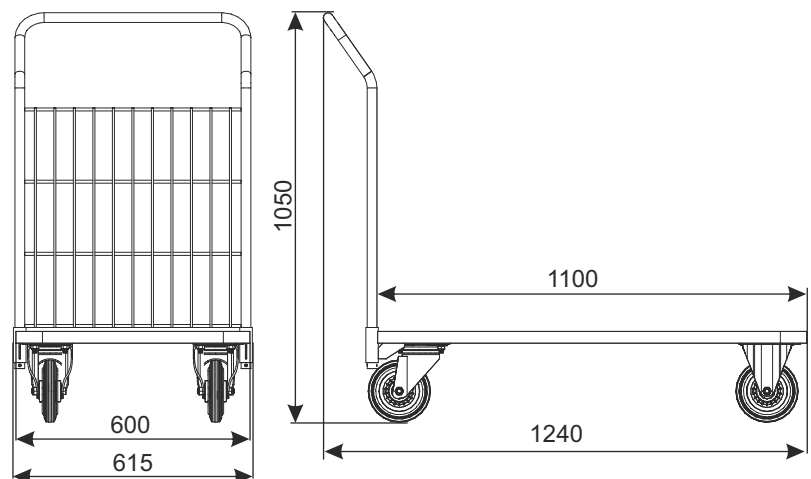

## PALLET P2-1100X600

TYPE	Pallet P2-1100x600
LOADING	400 kg
WHEEL DIAMETER	160 mm

PRODUCT NAME	FINISH	INDEX
Pallet P2-1100x600	zinc plated+lacquer	919-351-207