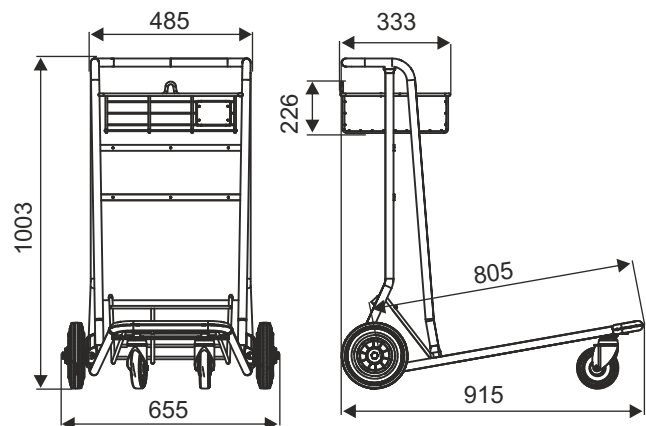

LUGGAGE TROLLEY VARIO E1

NEW!

Mainly used at airports, railway stations and hotels.

Capacity:

Up to 4 pieces of luggages. Upper basket for handy luggage. Practical bag hook.

Service and safety:

High quality of protective handle (grey colour), front bumper and slopped bottom platform allow the safety of luggage. Trolley can be in option with coin lock.

Personalization (optional):

Advertising plate with dimensions 400x200 mm.

Coating:

zinc galvanized + lacquer.

Options: construction can be powder coated or made of stainless steel.

Rollen:

2 fixed back wheels Ø 200 mm,
2 front swivel wheels Ø 125 mm.

TYPE	Vario E1
TOTAL CAPACITY	250 kg
NESTING DISTANCE	340 mm

PRODUCT NAME	FINISH	INDEX
Luggage trolley Vario E1	zinc galvanized + lacquer	919-351-361

W2 SPECIAL TROLLEYS, ACCESSORIES