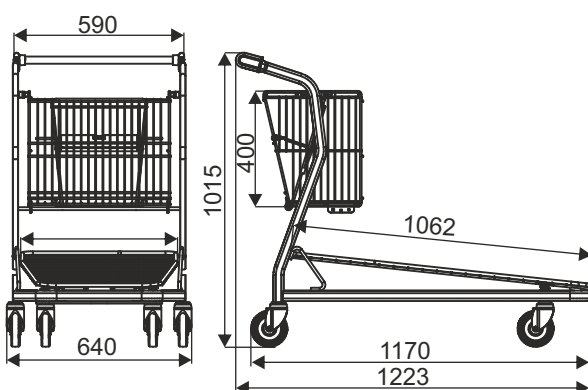

TRANSPORT TROLLEY VARIO 115 with fixed basket

NEW!

TYPE	Vario 115 (with fixed basket)
BASKET CAPACITY	50 l
LOADING OF BASKET	50 kg
TOTAL LOADING	250 kg
WHEEL DIAMETER	125 mm
NESTING DISTANCE	360 mm

Optional equipment:

- full platform (platform of plywood, anti-slip, waterproof, double-sided foiled).

full platform (option)

In the standard version shopping trolley has standard wheels. Optional accessories (inter alia wheels for travelator or with brake, coin lock, logo and other accessories) require separate arrangements.

PRODUCT NAME	FINISH	INDEX
Transport trolley Vario 115 (with fixed basket) with toddler seat	zinc plated + lacquer	_____
Transport trolley Vario 115 (with fixed basket) without toddler seat	zinc plated + lacquer	_____