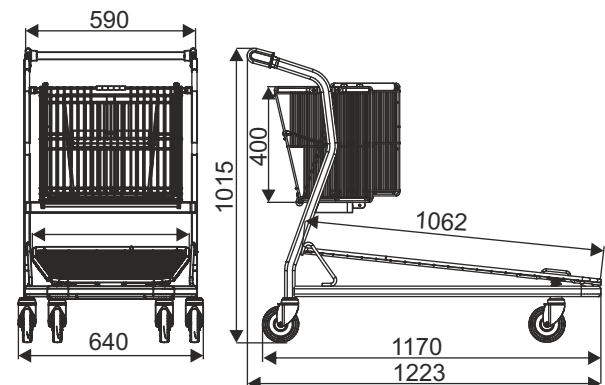

TRANSPORT TROLLEY VARIO 115 with folded basket

NEW!

Optional equipment:

- full platform (platform of plywood, anti-slip, waterproof, double-sided foiled).

| | |
|--------------------------|-----------------------------------|
| TYPE | Vario 115 (with folded basket) |
| BASKET CAPACITY | 45l/ 75l |
| LOADING OF BASKET | 50 kg |
| TOTAL LOADING | 250 kg |
| WHEEL DIAMETER | 125 mm |
| NESTING DISTANCE | 360 mm |

In the standard version shopping trolley has standard wheels. Optional accessories (inter alia wheels for travelator or with brake, coin lock, logo and other accessories) require separate arrangements.

| | | |
|--|-----------------------|--------------|
| PRODUCT NAME | FINISH | INDEX |
| Transport trolley Vario 115 (with folded basket) | zinc plated + lacquer | 919-351-449 |

W3 TRANSPORT TROLLEYS