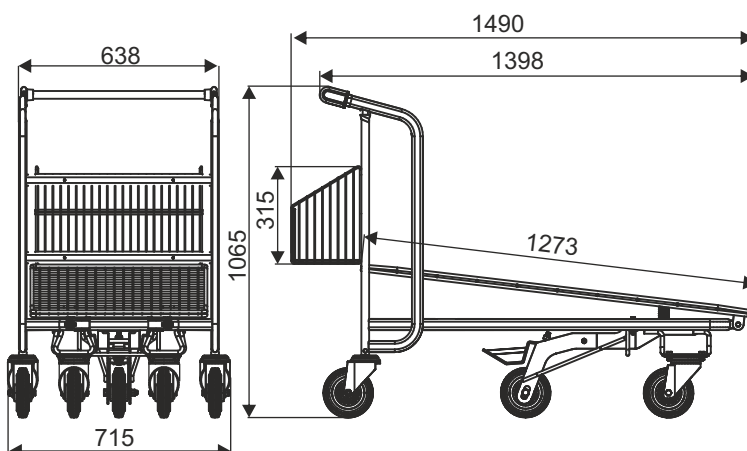

TRANSPORT TROLLEY VARIO 125

NEW!

Optional equipment

- full platform (platform of plywood, anti-slip, waterproof, double-sided foiled),
- wire basket,
- fifth wheel.

TYPE	Vario 125
BASKET CAPACITY	27 l
LOADING OF BASKET	30 kg
TOTAL LOADING	350 kg
WHEEL DIAMETER	160 mm
NESTING DISTANCE	370 mm

In the standard version shopping trolley has standard wheels. Optional accessories (inter alia wheels with brake, coin lock, logo and other accessories) require separate arrangements.

PRODUCT NAME	FINISH	INDEX
Transport trolley Vario 125	zinc plated + lacquer	919-351-450