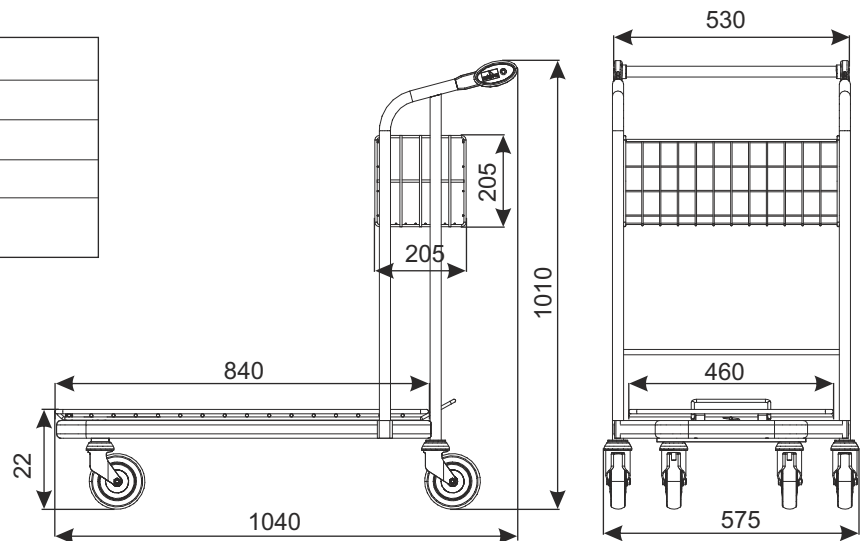

## TRANSPORT TROLLEY VARIO 70 (PN-1)

TYPE	Vario 70 (PN-1)
BASKET CAPACITY	18 l
LOADING	300 kg
WHEEL DIAMETER	125 mm
NESTING DISTANCE	250 mm

PRODUCT NAME	FINISH	INDEX
Transport trolley Vario 70 (PN-1)	zinc plated+lacquer	919-351-216

### W3 TRANSPORT TROLLEYS