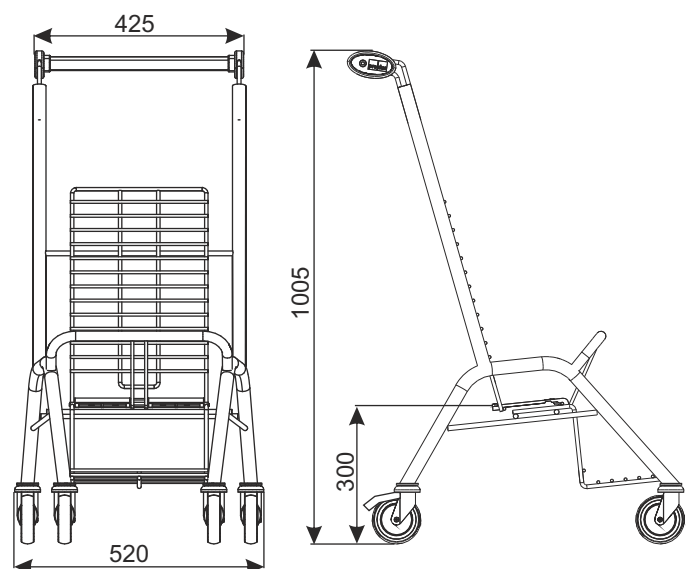

BABY TROLLEY VARIO MOBI

| | |
|-------------------------|---|
| TYPE | Baby trolley Vario MOBI |
| LOADING | 15 kg |
| WHEEL DIAMETER | 100 mm |
| NESTING DISTANCE | 230 mm |
| FINISH | seat: galvanized zinc + powder coating frame: zinc plated + lacquer or zinc plated + powder coating |

| PRODUCT NAME | FINISH | INDEX |
|-------------------------|---|-------------|
| Baby trolley Vario MOBI | zinc plated + powder coating/ zinc plated + lacquer | 919-350-903 |

W2 SPECIAL TROLLEYS, ACCESSORIES