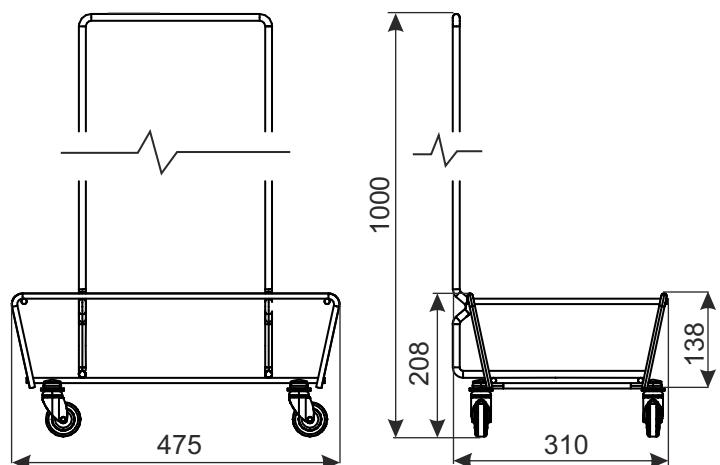

BASKET STACKING FRAME WITH A HANDLE (WKS-25)

Trolley is purposed for 20 l and 25 l baskets.
(Trolley is sold without baskets.)
Base on wheels, \varnothing 50 mm, swivel castors.

Finish:
zinc plated + lacquer.
Loading: 40 kg.

PRODUCT NAME	FINISH	INDEX
Basket stacking frame with a handle WKS-25	zinc plated + lacquer	919-351-160

W2 SPECIAL TROLLEYS, ACCESSORIES