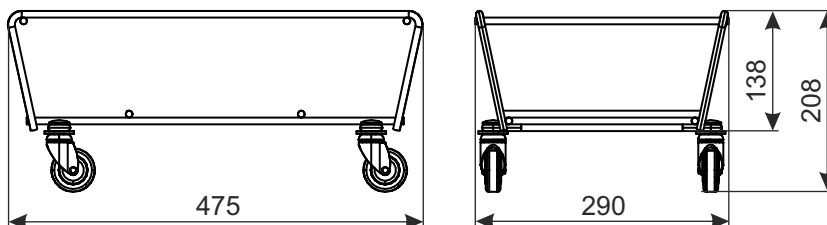

## BASKET STACKING FRAME (WKS-25A)

Trolley is purposed for 20 l and 25 l baskets.  
(Trolley is sold without baskets.)  
Base on wheels,  $\varnothing$  50 mm, swivel castors.

**Finish:**  
zinc plated + lacquer.  
**Loading:** 40 kg.

PRODUCT NAME	FINISH	INDEX
Basket stacking frame WKS-25A	zinc plated + lacquer	919-351-159