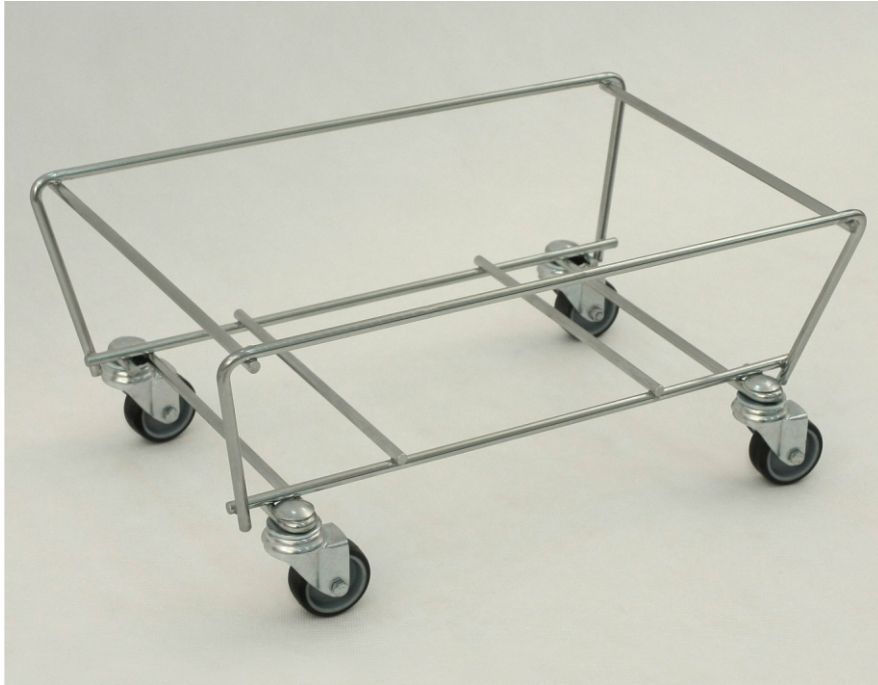

## BASKET STACKING FRAME (WKS-25A)

Trolley is purposed for 20 l and 25 l baskets.  
(Trolley is sold without baskets.)  
Base on wheels,  $\varnothing$  50 mm, swivel castors.

**Finish:**  
zinc plated + lacquer.  
**Loading:** 40 kg.

PRODUCT NAME	FINISH	INDEX
Basket stacking frame WKS-25A	zinc plated + lacquer	919-351-159