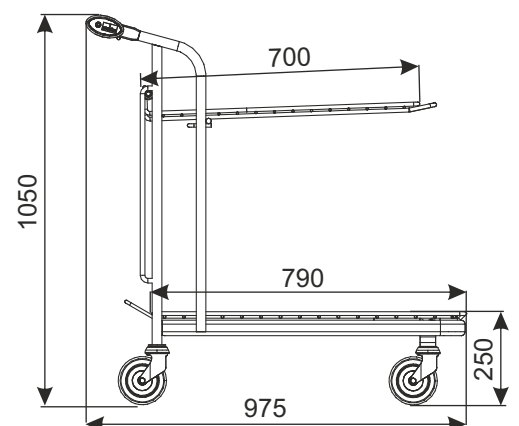

TRANSPORT TROLLEY VARIO WTP-3D (with wire shelf)

NEW!

TYPE	Vario WTP-3D
LOADING OF BASKET	20 kg
TOTAL LOADING	300 kg
WHEEL DIAMETER	125 mm
NESTING DISTANCE	285 mm

In the standard version shopping trolley has standard wheels. Optional accessories (inter alia wheels with brake, coin lock, logo and other accessories) require separate arrangements.

PRODUCT NAME	FINISH	INDEX
Transport trolley Vario WTP-3D	zinc plated+lacquer	—

W3 TRANSPORT TROLLEYS