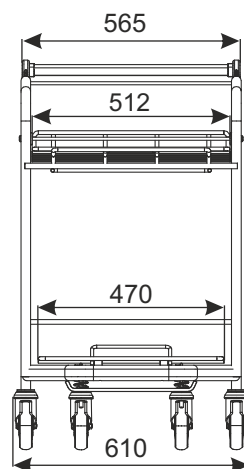

TRANSPORT TROLLEY VARIO WTP-3D (with wire shelf)

NEW!

TYPE	Vario WTP-3D
LOADING OF BASKET	20 kg
TOTAL LOADING	300 kg
WHEEL DIAMETER	125 mm
NESTING DISTANCE	285 mm

In the standard version shopping trolley has standard wheels. Optional accessories (inter alia wheels with brake, coin lock, logo and other accessories) require separate arrangements.

PRODUCT NAME	FINISH	INDEX
Transport trolley Vario WTP-3D	zinc plated+lacquer	—

W3 TRANSPORT TROLLEYS