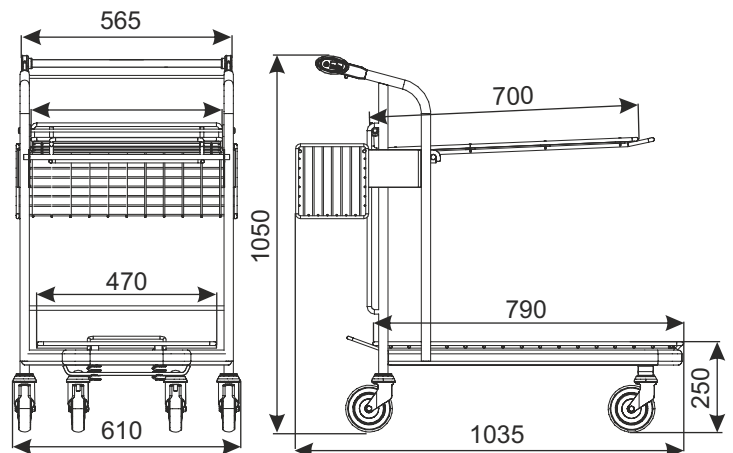

TRANSPORT TROLLEY VARIO WTP-3KP (with the shelf and the basket)

TYPE	Vario WTP-3KP
BASKET CAPACITY	20 l
LOADING OF BASKET	20 kg
LOADING OF SHELF	20 kg
TOTAL LOADING	300 kg
WHEEL DIAMETER	125 mm
NESTING DISTANCE	390 mm

In the standard version shopping trolley has standard wheels. Optional accessories (inter alia wheels with brake, coin lock, logo and other accessories) require separate arrangements.

PRODUCT NAME	FINISH	INDEX
Transport trolley Vario WTP-3KP	zinc plated+lacquer	919-351-129_KP